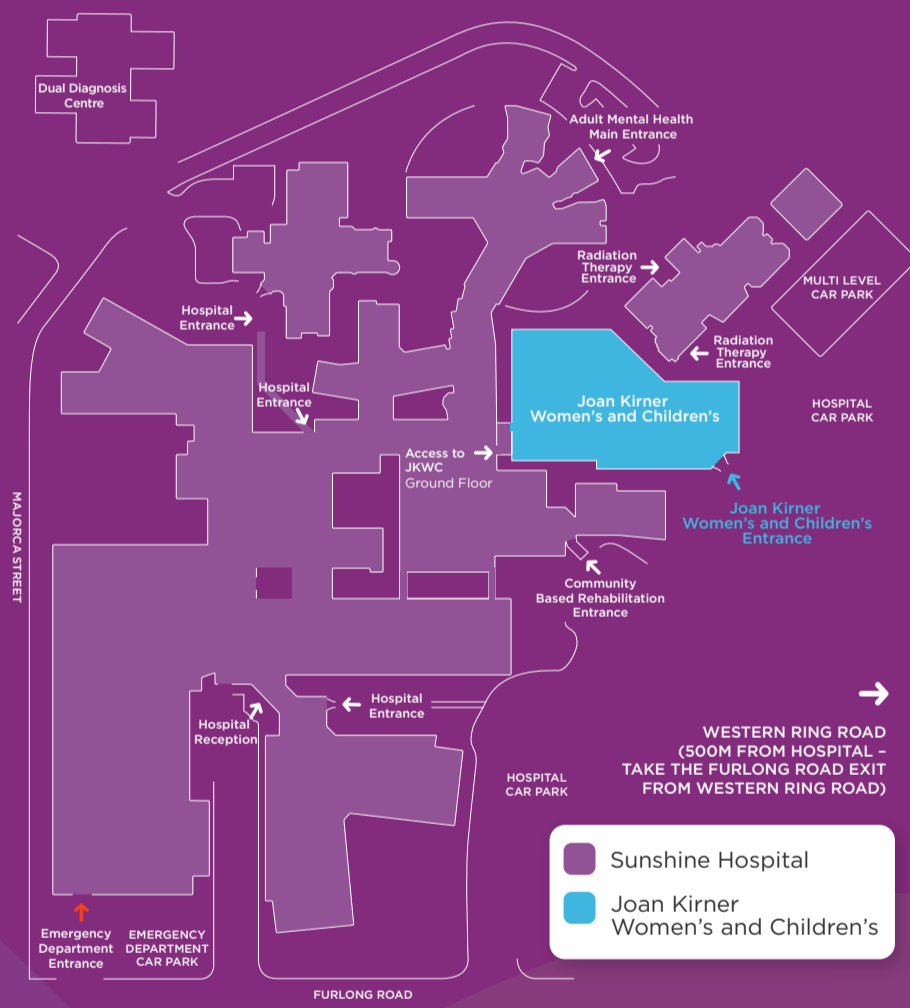

The wonderful new

Joan Kirner Women's and Children's

is soon to open on the Sunshine Hospital site.

This could mean some changes to where your appointments and care will be provided.

Ask the Western Health staff providing your care to let you know what this will mean for you.